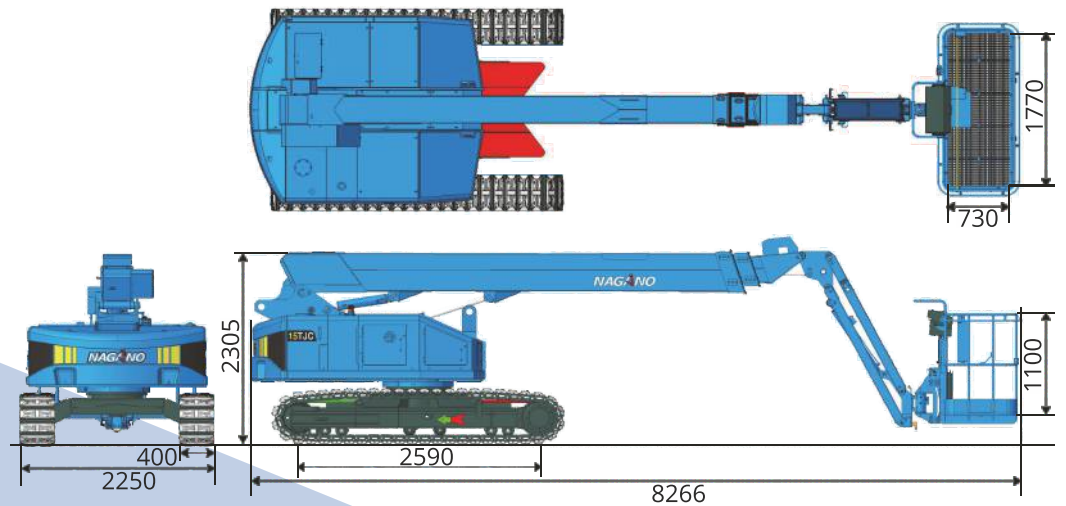

## → Nagano 15TJC

### Telescopic crawler boom

When difficult areas need to be reached, the easy-to-store and versatile 15TJC helps you reach up, over and around.

### STANDARD FEATURES

- ✓ 360 °
- ✓ Jib
- ✓ Low emission engine
- ✓ Full range traveling
- ✓ Low ground pressure
- ✓ Steel tracks with grey non marking pads
- ✓ Auxiliary lowering control
- ✓ LED Lighting system

MODEL	15TJC
Max load capacity	250 kg
Tilt	5 °
Platform size	1,77 x 0,73 x 1,10 m
Max work height	14,78 m
Max outreach	11,18 m

MODEL		15TJC
SPECIFICATIONS	Max work height	14,78 m
	Max outreach	11,18 m
	Allowable tilt	5 °
	Max load capacity	250 kg
	Platform size (L x W x H)	1,77 x 0,73 x 1,10 m
	Swing angle basket	L90 ~ R90 °
	Transport dims (L x W x H)	8,27 x 2,25 x 2,31 m
	Machine weight	9.000 kg
TRA.	Travel speeds	0,9 / 1,5 / 2,7 km/h
POWER SOURCE	Engine type	Kubota D1305
	Rated power	17,5 / 2400 kW/min
	Fuel tank capacity	100 l
SAFETY DEVICES	Emergency stop	✓
	Food switch / Enabling switch	✓
	Auxiliary lowering control	✓
	Overload sensing system	✓
	Battery isolator switch	✓
	LED lighting	✓