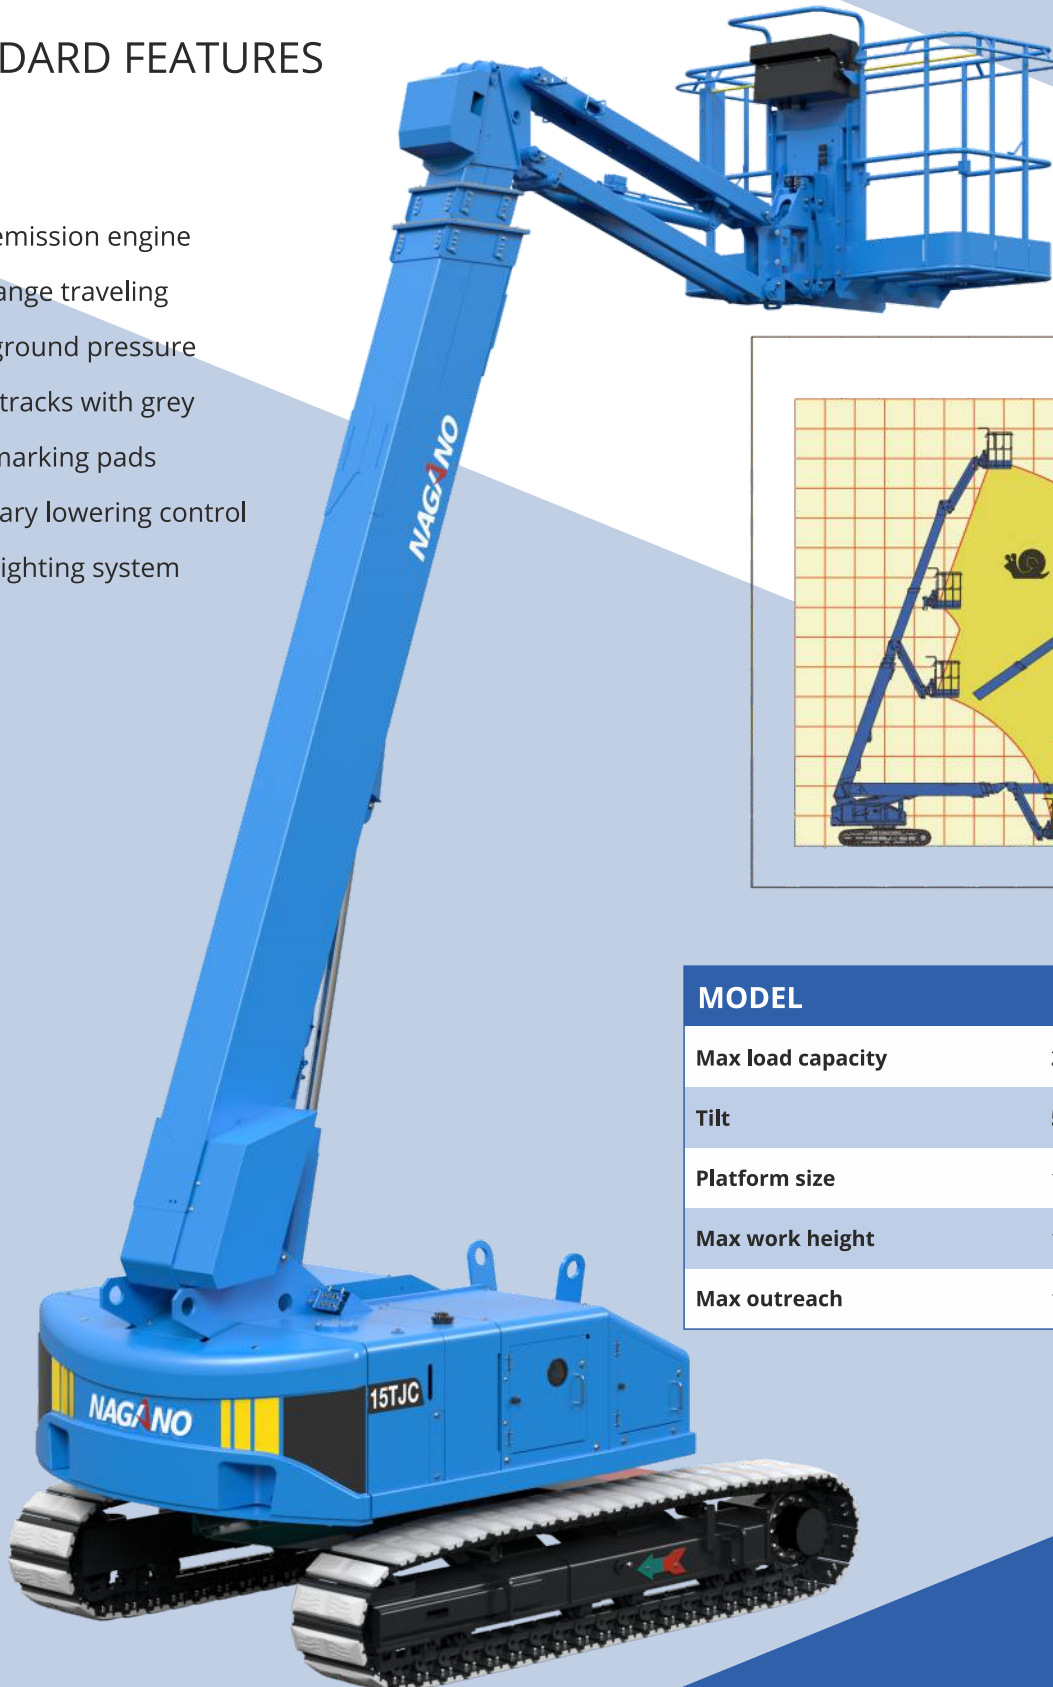

## → Nagano 15TJC

### Telescopic crawler boom

When difficult areas need to be reached, the easy-to-store and versatile 15TJC helps you reach up, over and around.

### STANDARD FEATURES

- ✓ 360 °
- ✓ Jib
- ✓ Low emission engine
- ✓ Full range traveling
- ✓ Low ground pressure
- ✓ Steel tracks with grey non marking pads
- ✓ Auxiliary lowering control
- ✓ LED Lighting system

MODEL	15TJC
Max load capacity	250 kg
Tilt	5 °
Platform size	1,77 x 0,73 x 1,10 m
Max work height	14,78 m
Max outreach	11,18 m

MODEL		15TJC
SPECIFICATIONS	Max work height	14,78 m
	Max outreach	11,18 m
	Allowable tilt	5 °
	Max load capacity	250 kg
	Platform size (L x W x H)	1,77 x 0,73 x 1,10 m
	Swing angle basket	L90 ~ R90 °
	Transport dims (L x W x H)	8,27 x 2,25 x 2,31 m
	Machine weight	9.000 kg
TRA.	Travel speeds	0,9 / 1,5 / 2,7 km/h
POWER SOURCE	Engine type	Kubota D1305
	Rated power	17,5 / 2400 kW/min
	Fuel tank capacity	100 l
SAFETY DEVICES	Emergency stop	✓
	Food switch / Enabling switch	✓
	Auxiliary lowering control	✓
	Overload sensing system	✓
	Battery isolator switch	✓
	LED lighting	✓