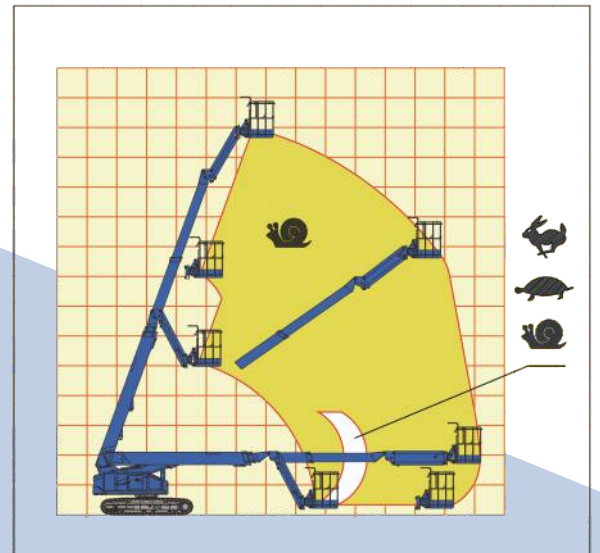

## → Nagano 15TJC

### Telescopic crawler boom

When difficult areas need to be reached, the easy-to-store and versatile 15TJC helps you reach up, over and around.

### STANDARD FEATURES

- ✓ 360 °
- ✓ Jib
- ✓ Low emission engine
- ✓ Full range traveling
- ✓ Low ground pressure
- ✓ Steel tracks with grey non marking pads
- ✓ Auxiliary lowering control
- ✓ LED Lighting system

MODEL	15TJC
Max load capacity	250 kg
Tilt	5 °
Platform size	1,77 x 0,73 x 1,10 m
Max work height	14,78 m
Max outreach	11,18 m

MODEL		15TJC
SPECIFICATIONS	Max work height	14,78 m
	Max outreach	11,18 m
	Allowable tilt	5 °
	Max load capacity	250 kg
	Platform size (L x W x H)	1,77 x 0,73 x 1,10 m
	Swing angle basket	L90 ~ R90 °
	Transport dims (L x W x H)	8,27 x 2,25 x 2,31 m
	Machine weight	9.000 kg
TRA.	Travel speeds	0,9 / 1,5 / 2,7 km/h
POWER SOURCE	Engine type	Kubota D1305
	Rated power	17,5 / 2400 kW/min
	Fuel tank capacity	100 l
SAFETY DEVICES	Emergency stop	✓
	Food switch / Enabling switch	✓
	Auxiliary lowering control	✓
	Overload sensing system	✓
	Battery isolator switch	✓
	LED lighting	✓