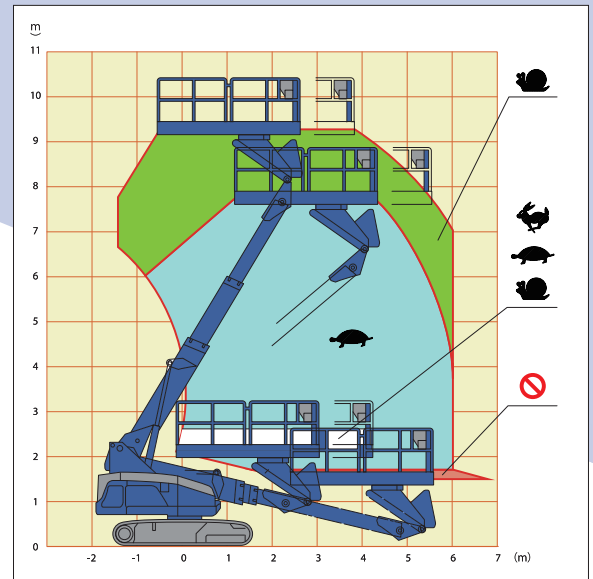

→ Nagano Z11Auj

Telescopic boom lift
Crawler type

STANDARD FEATURES

- ✓ Total range traveling
- ✓ High capacity
- ✓ Track with oscillating roller
- ✓ Convenient maintenance
- ✓ Easy cleaning
- ✓ Easy access to filters

MODEL	Z11Auj
Platform capacity	600 kg
Allowable tilt	5°
Platform dimensions (W x L x H)	2.05 x 3.15 x 1.10 m
Working height (max)	11.38 m
Platform height (max)	9.38 m
Horizontal reach (max)	6 m
Machine weight	9,940 kg
Overall length	7.61 m (transport)
Overall width	2.25 m
Overall height	2.74 m (transport)
Engine model	KUBOTA D1305
Travel speeds	0.8/1.0/1.5/2.5 km/h